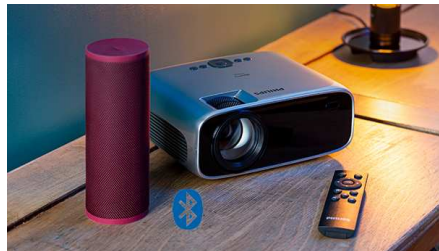

Project images up to 120" HD

Project images and videos up to 120" (300cm) in HD 720p for detailed and clear images.

Built-in Media Player

Pop your essentials in your hand with the integrated Media Player: Browse, watch all your videos, listen to your music or share your latest holidays pictures.

Built-in stereo speakers

No need for extra sound system, the built-in stereo speakers produce deep room-filling sound perfect for movies at home.

External bluetooth speakers

Connect wirelessly your projector to external boomboxes or soundbars to bring life to your movies and gaming sessions.

Fully Connected

Connect any multimedia devices such as set top boxes, PC, MAC, gaming consoles, and streaming devices like Fire Stick or Apple TV with the USB, HDMI or MicroSD ports.

Make it smart!

Access to unlimited content by connecting to any smart gaming console or TV boxes like Fire Stick or Apple TV.